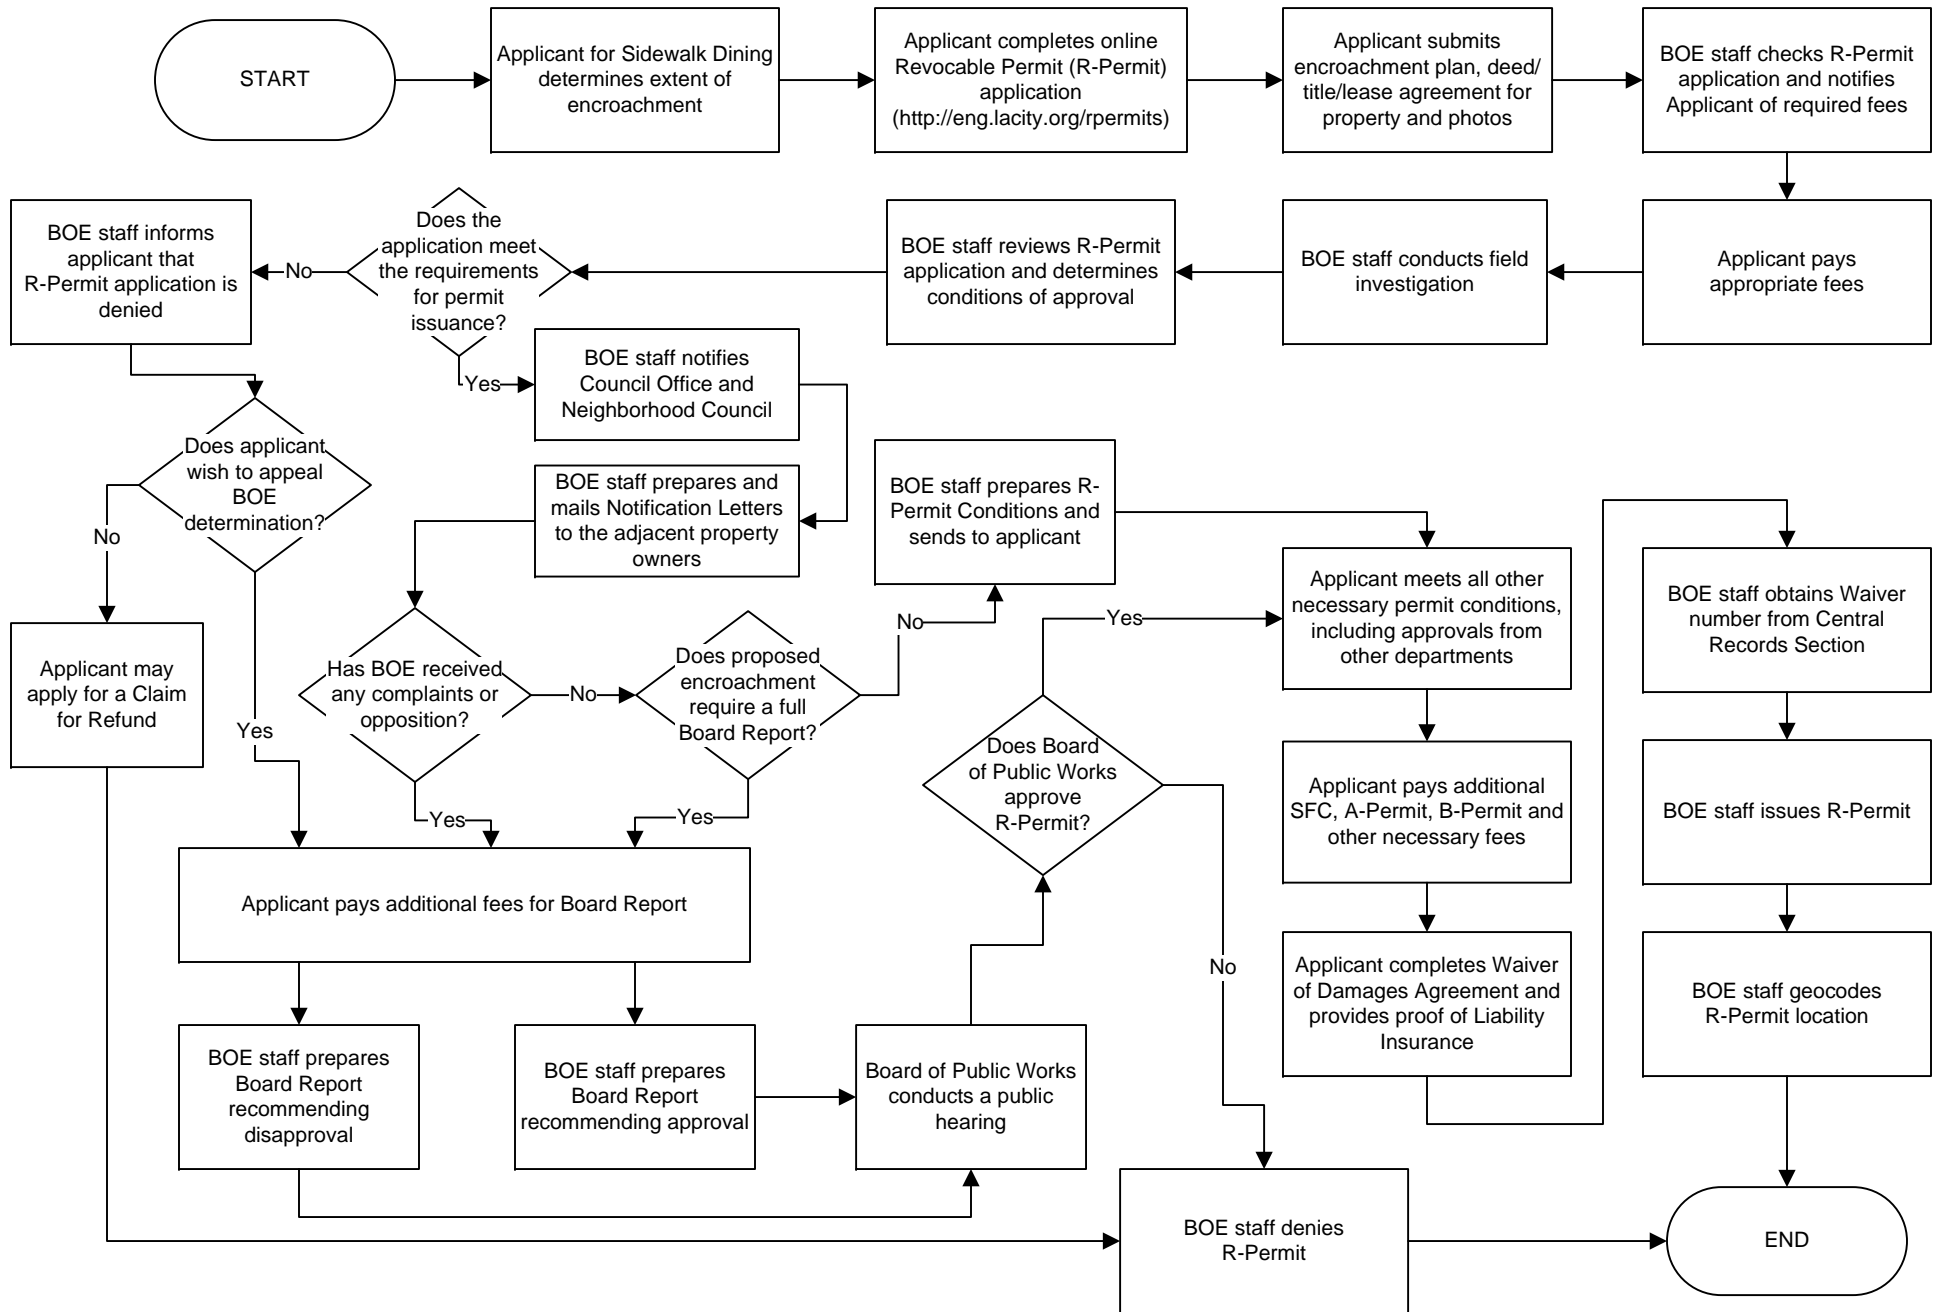

SIDEWALK DINING REVOCABLE PERMIT (R-PERMIT) FLOWCHART

Sidewalk Dining R-Permit Flowchart